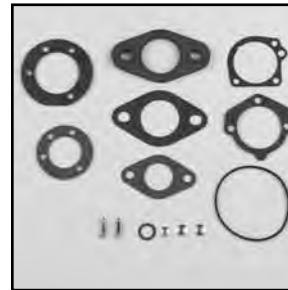

**K-Series K91-K341, KT17, KT19
Magnum M8-M20, MV16-MV20**

Carburetor Repair Kit
Part No.
25 757 11-S
(Walbro Carburetor)