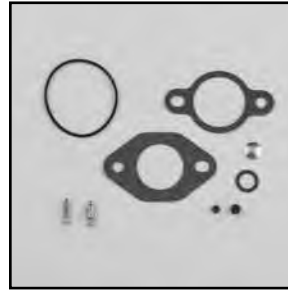

K-Series K532, K582

**Mechanical
Fuel Pump**
Part No.
48 559 06-S

**K-Series KT17, KT19
Magnum M18-M20, MV16-MV20**

Mechanical Fuel Pump
Part No.
52 559 03-S

Command CH11-CH15, CV11-CV16

Carburetor Repair Kit
Part No.
12 757 01-S
(Walbro Carburetor)