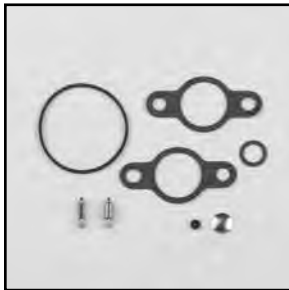

Command CH15, CV15

Carburetor Repair Kit
Part No.
12 757 27-S
(Nikki Carburetor)

Float included in the carburetor repair kit

Solenoid Repair Kit
Part No.
12 757 28-S

Command® CH5

Carburetor Repair Kit
Part No.
15 757 02-S
(Walbro Carburetor)