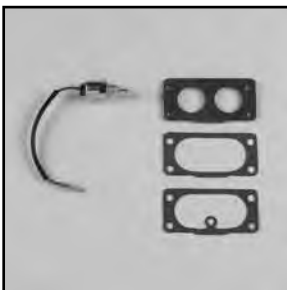

Solenoid Repair Kit
Part No.
24 757 50-S

Solenoid Kit
Not Applicable