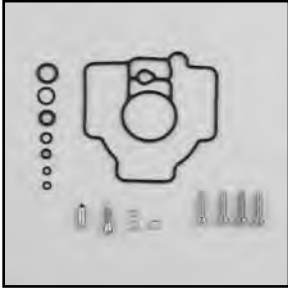

Command® CH18-CH25, CH620-CH740
Aegis® LH630-LH755

Carburetor Repair Kit
Part No.
24 757 03-S
(Keihin Carburetor)

Command CV17-CV22 (624 cc),
CV25, CV620-CV670, CV724-CV740