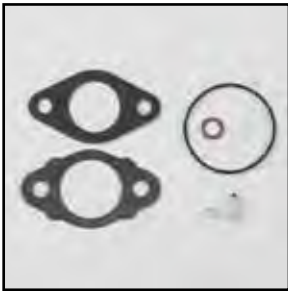

Command PRO® CS8.5 (300cc),
CS10, CS12 (500 Series)

Carburetor Repair Kit

Part No.
63 757 01-S
(Mikuni Carburetor)