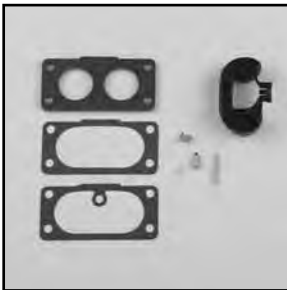

Float Repair Kit
Part No.
24 757 49-S