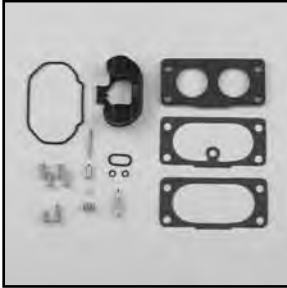

Float Repair Kit

Part No.
24 757 44-S

Solenoid Repair Kit

Part No.
24 757 45-S

Command PRO® CH750, CH940-
CH1000, CV750, CV940-CV1000

**Carburetor
Repair Kit**
Part No.
24 757 51-S
(Keihin Carburetor)

K-Series K91-K321
Magnum M8-M14

Carburetor Repair Kit
Part No.
25 757 01-S
(KOHLER® Carburetor)

Float Repair Kit
Part No.
24 757 49-S

Float Repair Kit
Part No.
25 757 03-S

Solenoid Repair Kit
Part No.
24 757 50-S

Solenoid Kit
Not Applicable