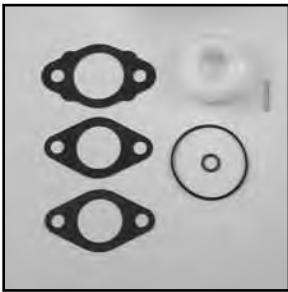

Float Repair Kit

Part No.
63 757 02-S

Solenoid Kit
Not Applicable