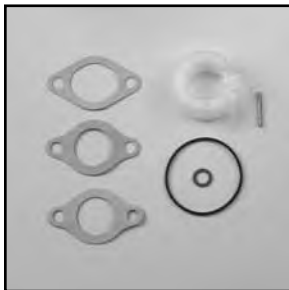

Part No.
28 757 05-S
(Nikki Carburetor)

Float Repair Kit

Part No.
28 757 06-S

Solenoid Repair Kit

Part No.
28 757 07-S

Command PRO® CS4, CS6

Carburetor Repair Kit
Part No.
63 757 04-S
(Mikuni Carburetor)

Float Repair Kit
Part No.
63 757 05-S