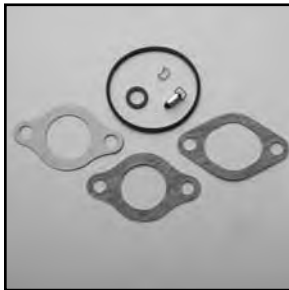

Float Repair Kit
Part No.
25 757 03-S

Float Repair Kit
Part No.
25 757 09-S

Solenoid Repair Kit
Part No.
25 755 05-S

Solenoid Repair Kit
Part No.
25 755 06-S

Triad® OHC TH16, TH18, TH520, TH575

**Carburetor
Repair Kit**

Part No.
28 757 05-S
(Nikki Carburetor)

Float Repair Kit

Part No.
28 757 06-S

Solenoid Repair Kit

Part No.
28 757 07-S

Command PRO® CS4, CS6

Carburetor Repair Kit
Part No.
63 757 04-S
(Mikuni Carburetor)

Float Repair Kit
Part No.
63 757 05-S