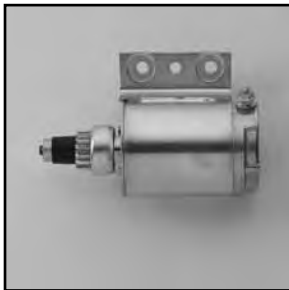

Command PRO CH1000

**Electric Starter
Bendix Drive
16-Tooth**

Part No.:
41 098 08-S