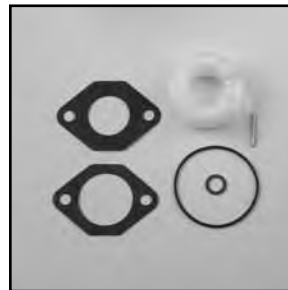

Float Repair Kit
Part No.
63 757 08-S

Solenoid Kit
Not Applicable